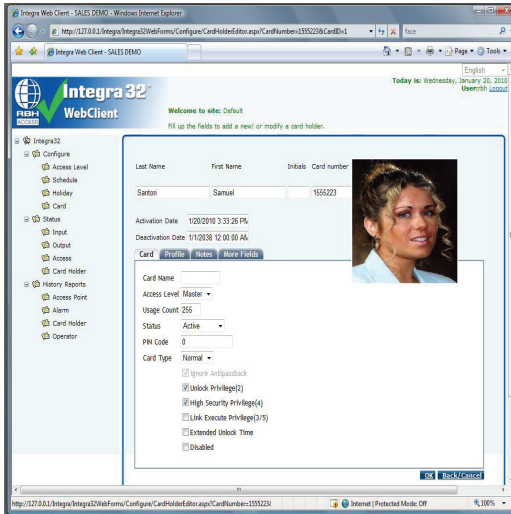

Integra 32™ SOFTWARE MODULES

Web Client

Use any Web browser to control the Integra32 Access Control System

Integra32's Web component harnesses the power of Windows built in Web Server (ISS) and .ASP technology to allow users Web browser access to their Access Control system.

Register your Integra32, Configure ISS, Install the Web module and now authorized users in your organization can use Internet, office LAN or your 3/4G connection to control your system.

On the road or in the office users can edit, control and report regardless of the operating system, device type or browser brand they use.