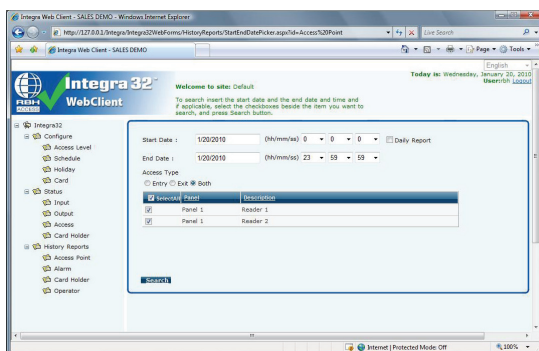

Register your Integra32, Configure ISS, Install the Web module and now authorized users in your organization can use Internet, office LAN or your 3/4G connection to control your system.

On the road or in the office users can edit, control and report regardless of the operating system, device type or browser brand they use.

Multiple users can administer Integra32 via browser at the same time, while Integra32 operators permission settings still apply.

Edit settings:

Cardholders and Access Levels
Schedules and Holidays

Control and monitor:

Doors and Cardholders
Inputs and Outputs

Report on:

Door and Cardholder Activity
System Alarms and Operator's Log

Apple, Microsoft, Linux, iOS... Laptop, Tablet or Smart phone...
Internet Explorer, Opera, Firefox, Chrome, Safari and more...